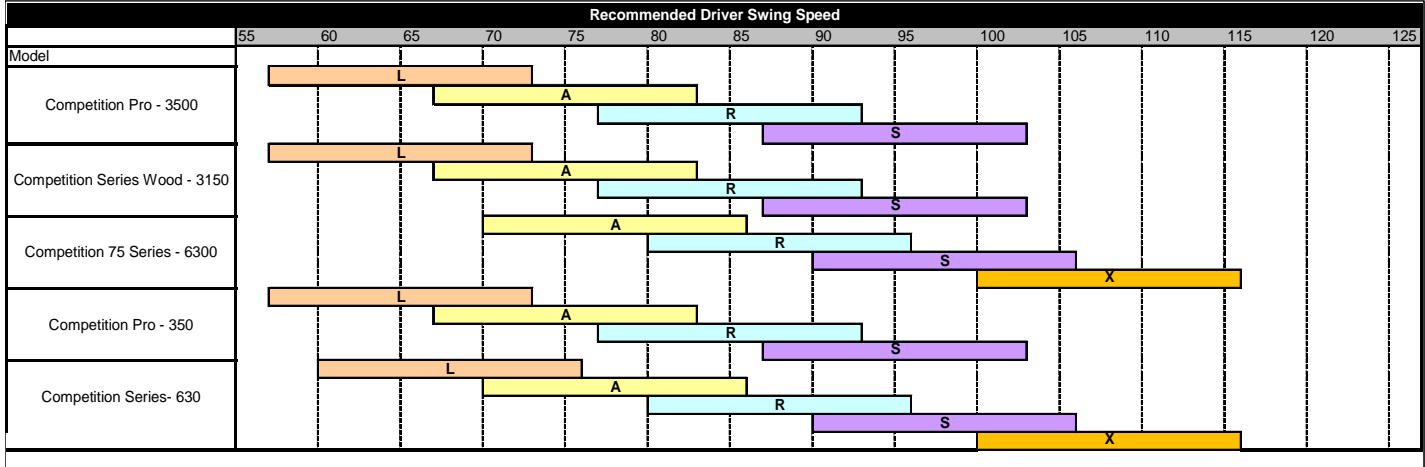

## COMPETITION SERIES

**Wood Tip Trimming Recommendations**

Model	Driver	3 Wood	5 Wood	7 Wood
Competition Pro - 3500				
Competition Series Wd - 3150 L&R	0"	1"	2"	2"
Competition 75 Series - 6300 L & R				
Competition Series Wd - 3150 A&S	1"	2"	3"	3"
Competition 75 Series - 6300 A & S				

**Hybrid Tip Trimming Recommendations**

Model	#1 Replacement	#2 Replacement	#3 Replacement	#4 Replacement
Competition Pro - 3500				
Competition Series Wd - 3150 L&R	1"	1.5"	2.0"	2.5"
Competition 75 Series - 6300 L & R				
Competition Series Wd - 3150 A&S	2"	2.5"	3.0"	3.5"
Competition 75 Series - 6300 A & S				

**Iron Tip Trimming Recommendations**

Model	#3 Iron	#4 Iron	#5 Iron	#6 Iron	#7 Iron	#8 Iron	#9 Iron & Wedges
Competition Pro - 350							
Competition Series Ir - 630L & R	1"	1.5"	2"	2.5"	3.0"	3.5"	4.0"
Competition Series Ir - 630A & S	2"	2.5"	3"	3.5"	4.0"	4.5"	5.0"

**350 - Competition Pro Irons**  
**630 - Competition 75 Series Irons**

SwingWt.	C5	C6	C7	C8	C9	D0	D1	D2	D3	D4	D5	D6
35 in - SW	289	291	293	295	297	299	301	303	305	307	309	311
35.5 in - PW	282	284	286	288	290	292	294	296	298	300	302	304
36 in - 9I	275	277	279	281	283	285	287	289	291	293	295	297
36.5 in - 8I	268	270	272	274	276	278	280	282	284	286	288	290
37 in - 7I	261	263	265	267	269	271	273	275	277	279	281	283
37.5 in - 6I	254	256	258	260	262	264	266	268	270	272	274	276
38 in - 5I	247	249	251	253	255	257	259	261	263	265	267	269
38.5 in - 4I	240	242	244	246	248	250	252	254	256	258	260	262
39 in - 3I		235	237	239	241	243	245	247	249	251	253	255
39.5 in - 2I					234	236	238	240	242	244	246	248
45.5 in					230	232	234	236	238	240	242	244
46.0 in							230	232	234	236	238	240