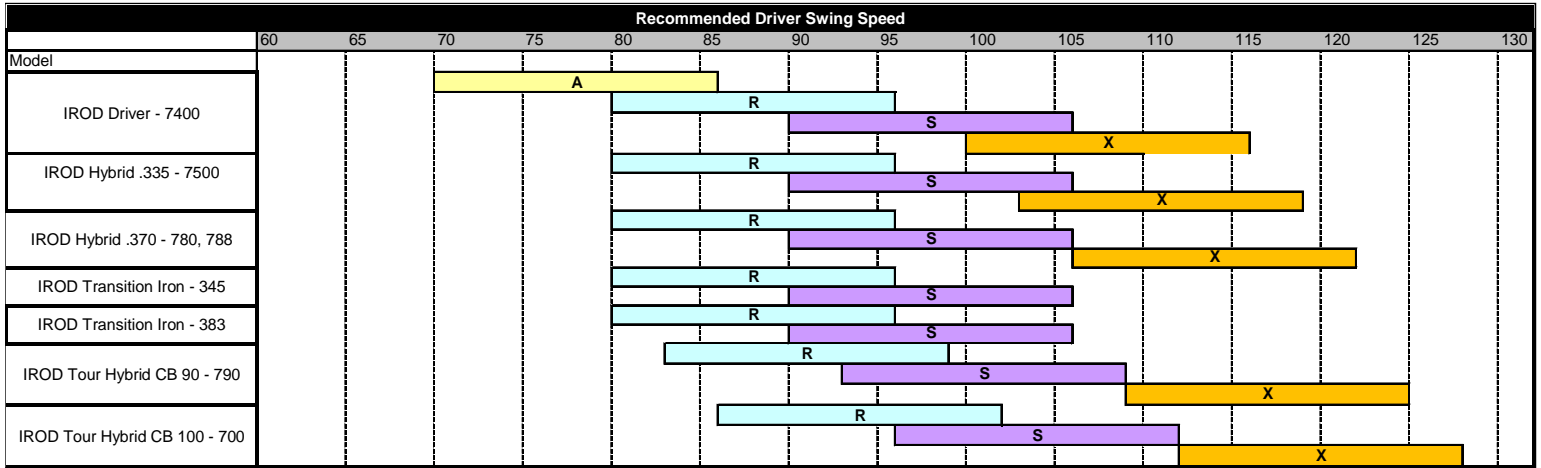

IROD

Wood Tip Trimming Recommendations				
Model	Driver	3 Wood	5 Wood	7 Wood
IROD Driver - 7400	0"	1"	2"	2"
IROD Hybrid .335	N/A	0"	1"	2"

Hybrid Tip Trimming Recommendations					
Model	#1 Replacement	#2 Replacement	#3 Replacement	#4 Replacement	#5 Replacement
IROD Driver - 7400	1"	1.5"	2"	2.5"	N/A
IROD Hybrid .335 - 7500					
IROD Hybrid .370 - 788					
IROD Transition Hybrid - 383	0"	.5"	1"	1.5"	2.0"
IROD Tour Hybrid CB 90 - 790					
IROD Tour Hybrid CB 100 - 700					