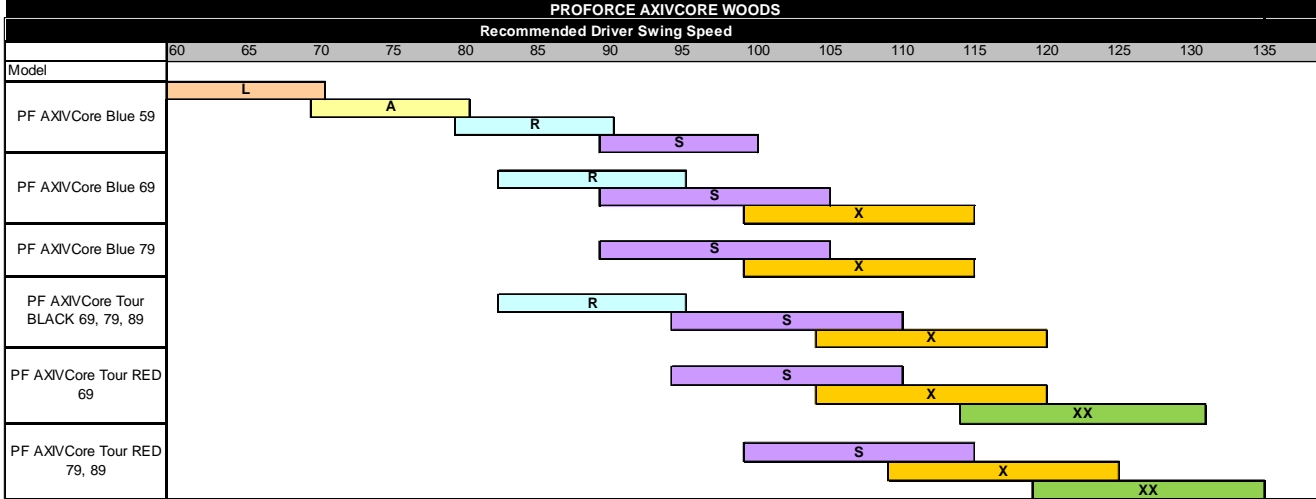

2010 RECOMMENDED DRIVER SWING SPEED

2010 RECOMMENDED DRIVER SWING SPEED

2010 RECOMMENDED DRIVER SWING SPEED

2010 RECOMMENDED DRIVER SWING SPEED

2010 RECOMMENDED DRIVER SWING SPEED