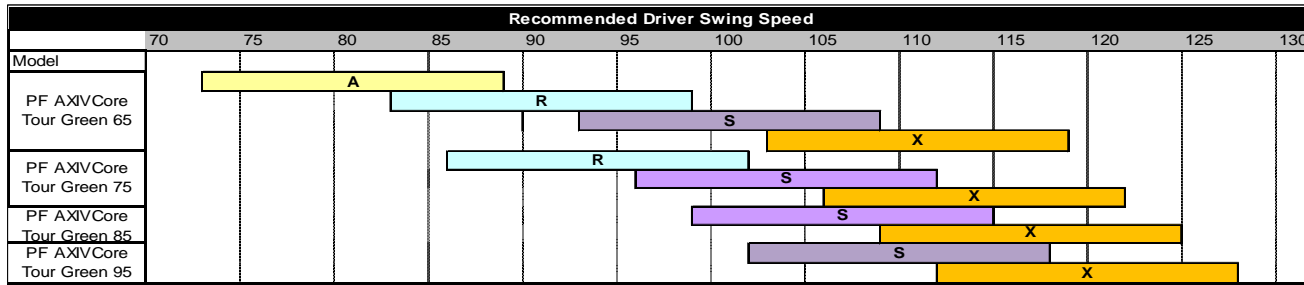

2010 RECOMMENDED DRIVER SWING SPEED

2010 RECOMMENDED DRIVER SWING SPEED

2010 RECOMMENDED DRIVER SWING SPEED

2010 RECOMMENDED DRIVER SWING SPEED

2010 RECOMMENDED DRIVER SWING SPEED