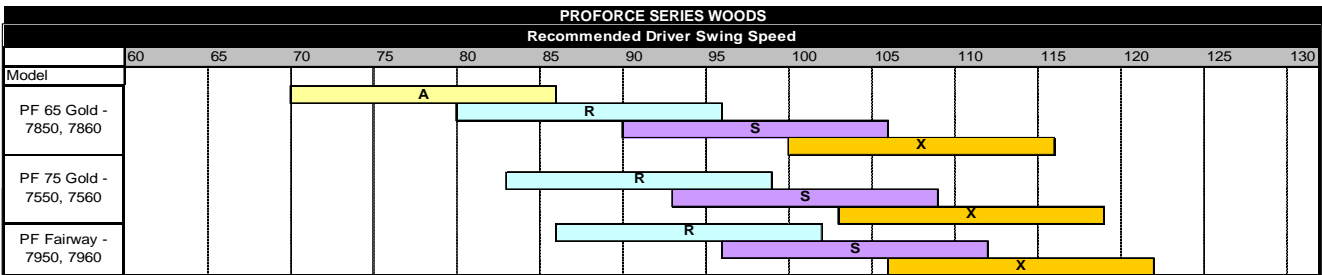

2010 RECOMMENDED DRIVER SWING SPEED

2010 RECOMMENDED DRIVER SWING SPEED

2010 RECOMMENDED DRIVER SWING SPEED

2010 RECOMMENDED DRIVER SWING SPEED

2010 RECOMMENDED DRIVER SWING SPEED