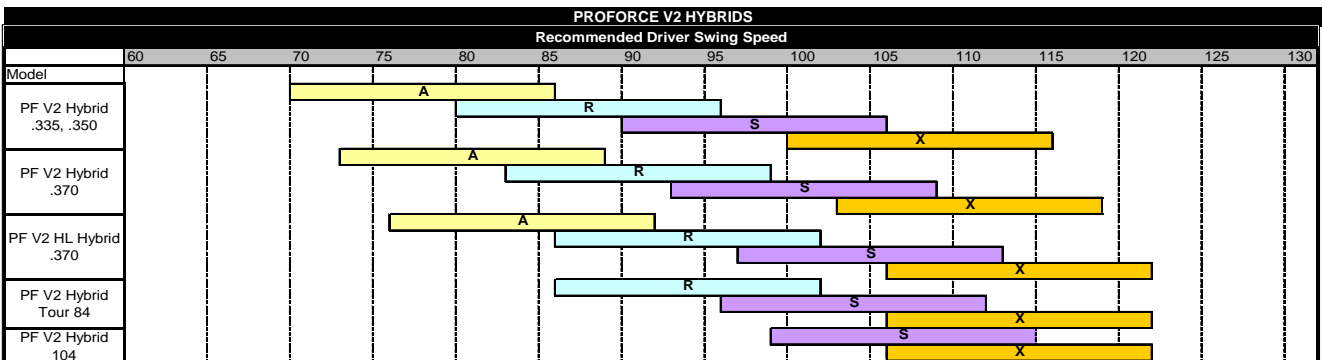

2010 RECOMMENDED DRIVER SWING SPEED

2010 RECOMMENDED DRIVER SWING SPEED

2010 RECOMMENDED DRIVER SWING SPEED

2010 RECOMMENDED DRIVER SWING SPEED

2010 RECOMMENDED DRIVER SWING SPEED