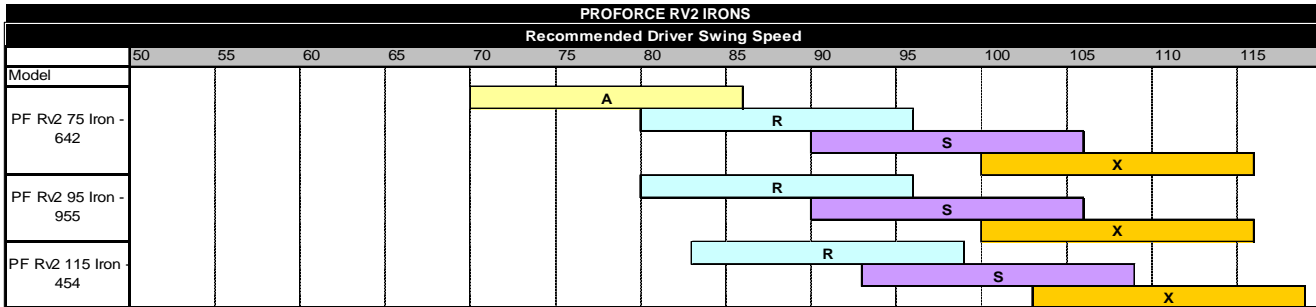

2010 RECOMMENDED DRIVER SWING SPEED

2010 RECOMMENDED DRIVER SWING SPEED

2010 RECOMMENDED DRIVER SWING SPEED

2010 RECOMMENDED DRIVER SWING SPEED

2010 RECOMMENDED DRIVER SWING SPEED