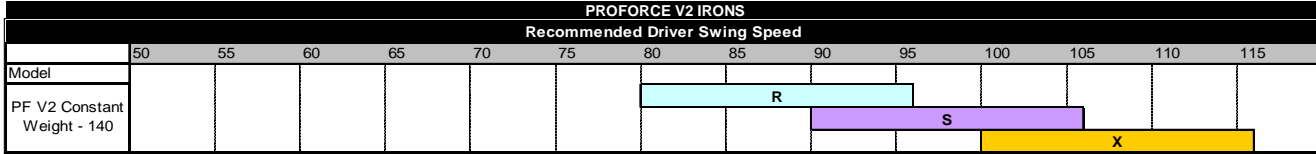

2010 RECOMMENDED DRIVER SWING SPEED

2010 RECOMMENDED DRIVER SWING SPEED

2010 RECOMMENDED DRIVER SWING SPEED

2010 RECOMMENDED DRIVER SWING SPEED

2010 RECOMMENDED DRIVER SWING SPEED