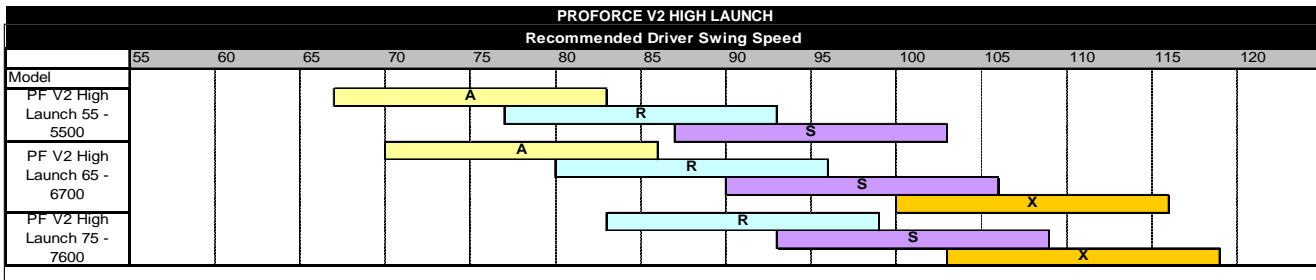

2010 RECOMMENDED DRIVER SWING SPEED

2010 RECOMMENDED DRIVER SWING SPEED

2010 RECOMMENDED DRIVER SWING SPEED

2010 RECOMMENDED DRIVER SWING SPEED

2010 RECOMMENDED DRIVER SWING SPEED