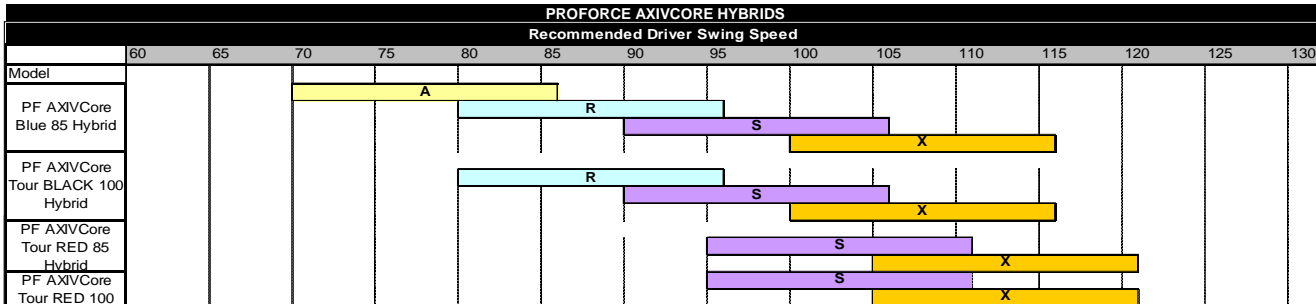

2010 RECOMMENDED DRIVER SWING SPEED

2010 RECOMMENDED DRIVER SWING SPEED

2010 RECOMMENDED DRIVER SWING SPEED

2010 RECOMMENDED DRIVER SWING SPEED

2010 RECOMMENDED DRIVER SWING SPEED