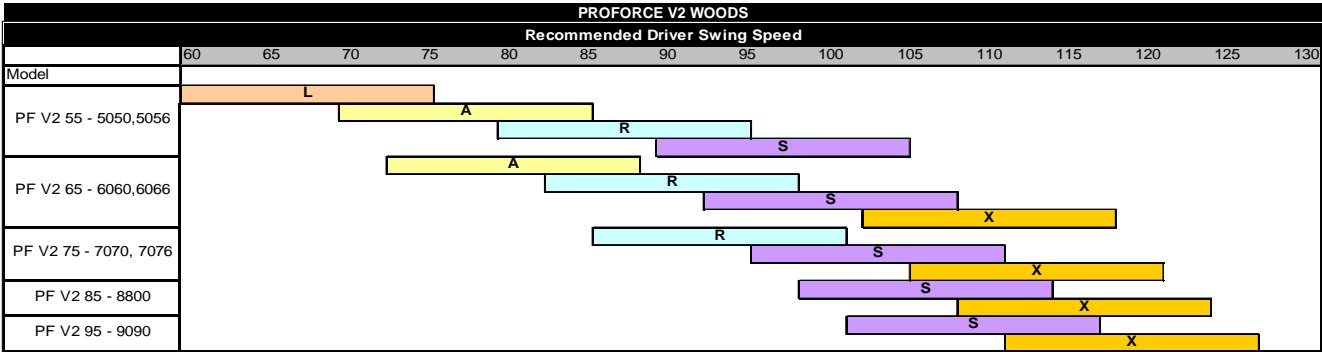

2010 RECOMMENDED DRIVER SWING SPEED

2010 RECOMMENDED DRIVER SWING SPEED

2010 RECOMMENDED DRIVER SWING SPEED

2010 RECOMMENDED DRIVER SWING SPEED

2010 RECOMMENDED DRIVER SWING SPEED