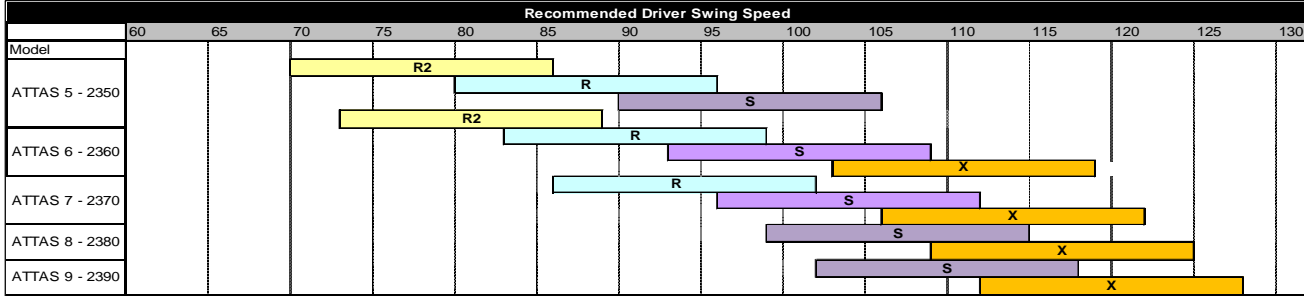

2010 RECOMMENDED DRIVER SWING SPEED

2010 RECOMMENDED DRIVER SWING SPEED

2010 RECOMMENDED DRIVER SWING SPEED

2010 RECOMMENDED DRIVER SWING SPEED

2010 RECOMMENDED DRIVER SWING SPEED