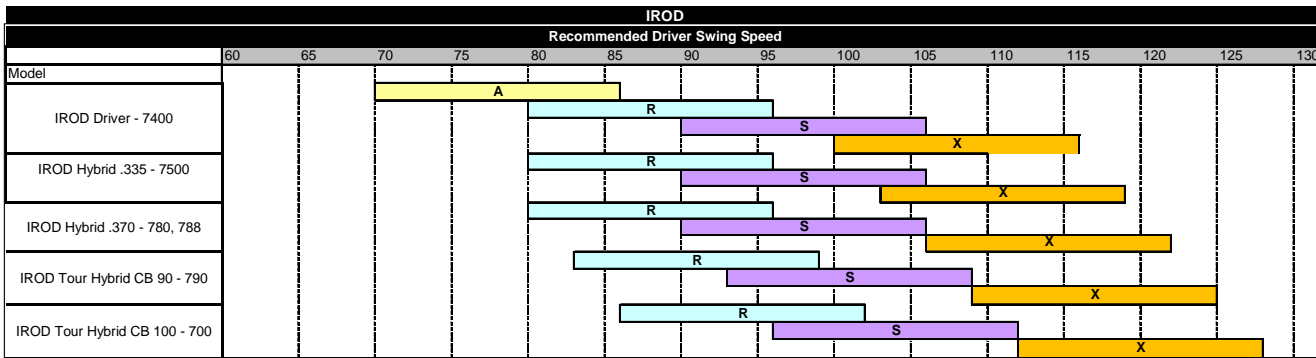

2010 RECOMMENDED DRIVER SWING SPEED

2010 RECOMMENDED DRIVER SWING SPEED

2010 RECOMMENDED DRIVER SWING SPEED

2010 RECOMMENDED DRIVER SWING SPEED

2010 RECOMMENDED DRIVER SWING SPEED